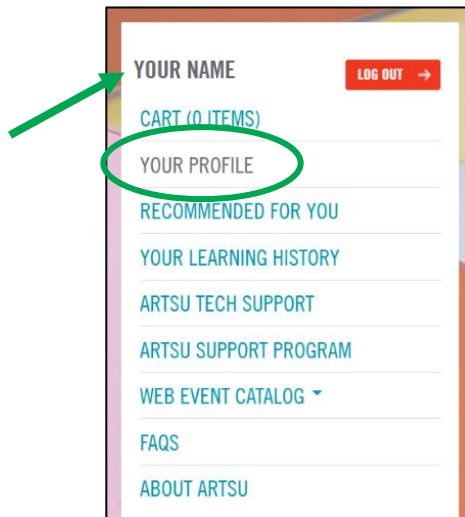

How to Update Your Profile

Welcome to ArtsU! ArtsU is the Americans for the Arts online education forum for arts professionals to gain new skills, knowledge, and connections to further their personal and organizational goals. Did you know that ArtsU users can receive custom recommendations based on your interests? Take the following steps to deepen your learning experience!

To receive custom recommendations, you will need to update your profile.

Log In to ArtsU by clicking the red LOG IN button on the left side of the page. Once logged in your name will appear in grey at the top of the menu. Next, select “YOUR PROFILE”

Scroll to the “Interest Categories” Box and you will see a listing of all the categories on ArtsU. On a scale of 0-5, rank your interests per category. 0 is uninterested, 5 is your top interest.

OPTIONAL Update your profile picture by clicking or dropping a profile picture into the Profile Image section of the page.