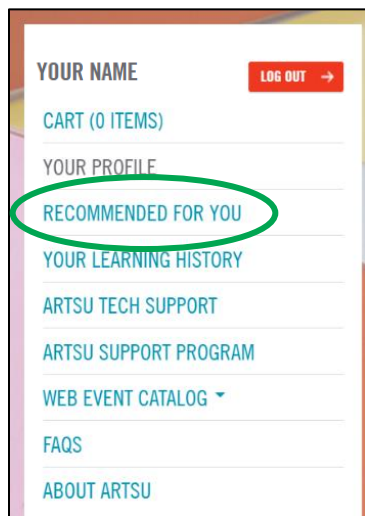

To receive custom recommendations, you will need to update your profile.

Log In to ArtsU by clicking the red LOG IN button on the left side of the page. Once logged in your name will appear in grey at the top of the menu. Next, select “YOUR PROFILE”

Scroll to the “Interest Categories” Box and you will see a listing of all the categories on ArtsU. On a scale of 0-5, rank your interests per category. 0 is uninterested, 5 is your top interest.

OPTIONAL Update your profile picture by clicking or dropping a profile picture into the Profile Image section of the page.

Click the orange SAVE button at the bottom of the screen.

Finally, click on "RECOMMENDED FOR YOU" to view your custom listing of live and on-demand webinars. You are welcome to change your interest categories at any time.